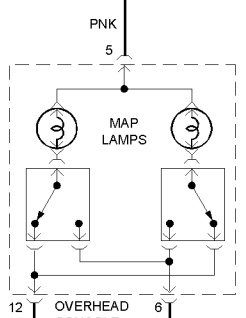

HOT AT ALL TIMES

JUNCTION BLOCK

FUSE 12 15A

W/ LOW LINE CENTRAL TIMER MODULE