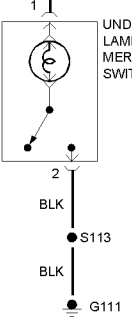

HOT AT ALL TIMES

JUNCTION BLOCK

FUSE 12 15A

W/ LOW LINE CENTRAL TIMER MODULE