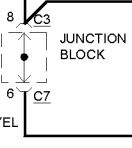

HOT AT ALL TIMES

JUNCTION BLOCK

FUSE 12 15A

W/ LOW LINE CENTRAL TIMER MODULE