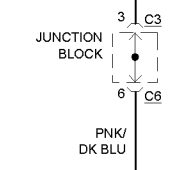

HOT AT ALL TIMES

JUNCTION BLOCK

FUSE 12 15A

W/ LOW LINE CENTRAL TIMER MODULE