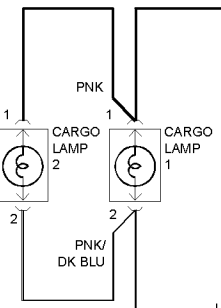

HOT AT ALL TIMES

JUNCTION BLOCK

FUSE 12 15A

W/ LOW LINE CENTRAL TIMER MODULE