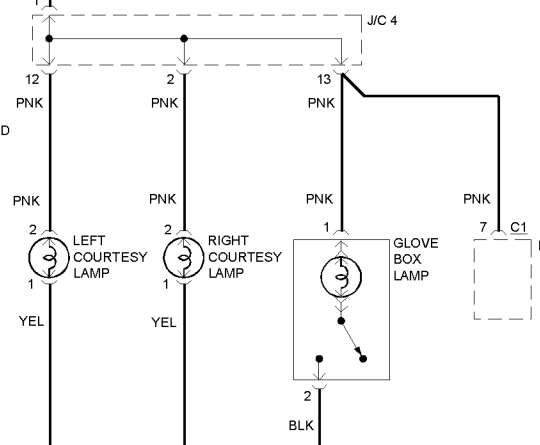

HOT AT ALL TIMES

JUNCTION BLOCK

FUSE 12 15A

W/ LOW LINE CENTRAL TIMER MODULE